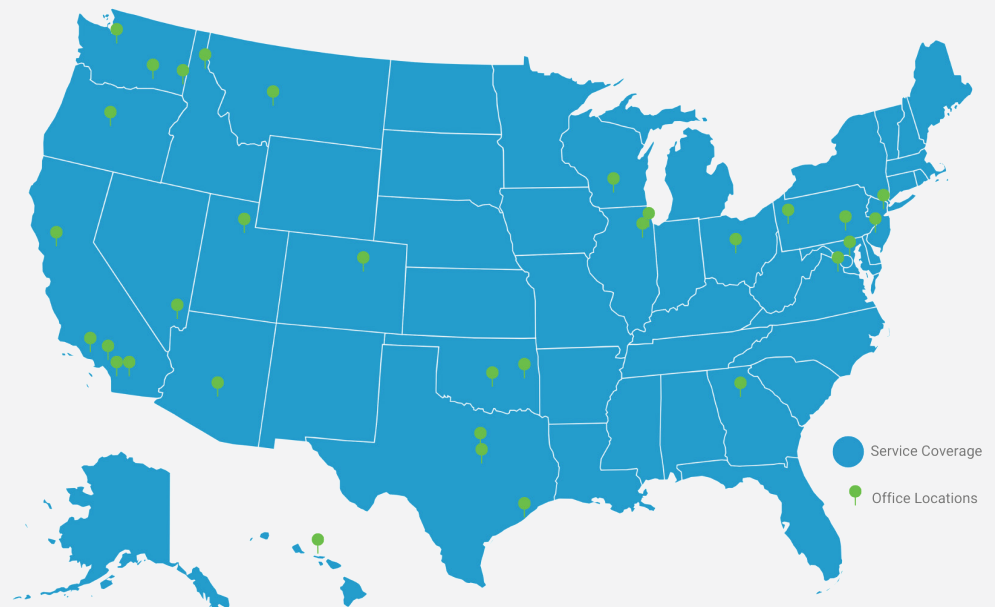

Support across Project Lifecycles

Network Connex's experienced team includes professional engineers, technicians, and program managers skilled in supporting the entire project lifecycle—from planning and designing through permitting, construction, and closeout. They perform the most technically demanding and detailed work to the highest quality and security standards while maintaining project budgets and schedules.

Safety First, Safety Always

Our number one priority is safe work, enforced by a dedicated Safety Department that is relentless about eliminating risks to our employees and customers. With a commitment to safety first and a growing team of highly trained resources, Network Connex delivers peace of mind for our customers on each project.

Expansive Industry Impact

Over two decades we have grown our experience and our physical presence, leveraging more than 1,100 experts to perform network infrastructure services that build unrivaled customer solutions.

Unmatched Physical Presence

With a physical presence in all major U.S. markets, and dedicated traveling staff to serve new areas or scale up our local teams, Network Connex is a single national partner, giving our customers a competitive advantage in today's fast-paced, dynamic markets.